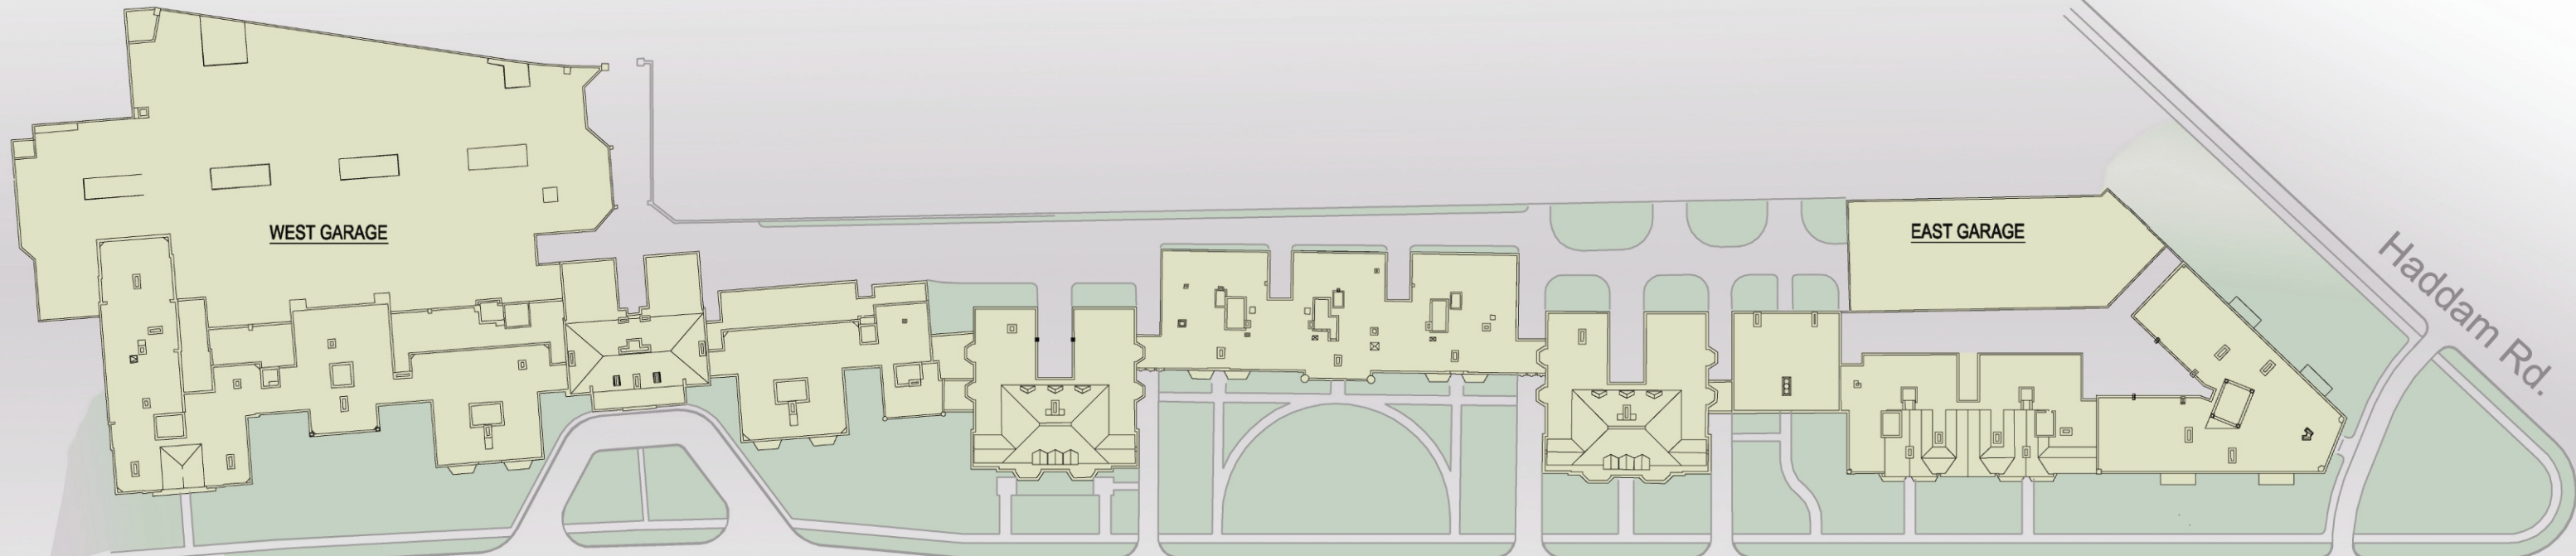

MORELAND COURTS
CONDOMINIUM ASSOCIATION
LANDMARK LIVING

<u>Building 12</u>	<u>Building 11</u>	<u>Building 10</u>	<u>Gallery Building</u>	<u>Buildings 8 & 7</u>	<u>West Tower</u>	<u>Courts Building</u>	<u>East Tower</u>	<u>Studio Building</u>	<u>Tudor Building</u>	<u>Point Building</u>
13415	13415	13415	Building 9 13415	13415	13515	13605, 13609, 13615	13705	13715	13801 & 13805	13901
5 stories 17 units	5 stories 8 units	5 stories 9 units	7 stories 12 units	5 stories 13 units	8 stories 16 units	4 stories 24 units	8 stories 16 units	4 stories 4 units	4 stories 16 units	6 stories 12 units

Shaker Blvd.

Haddam Rd.